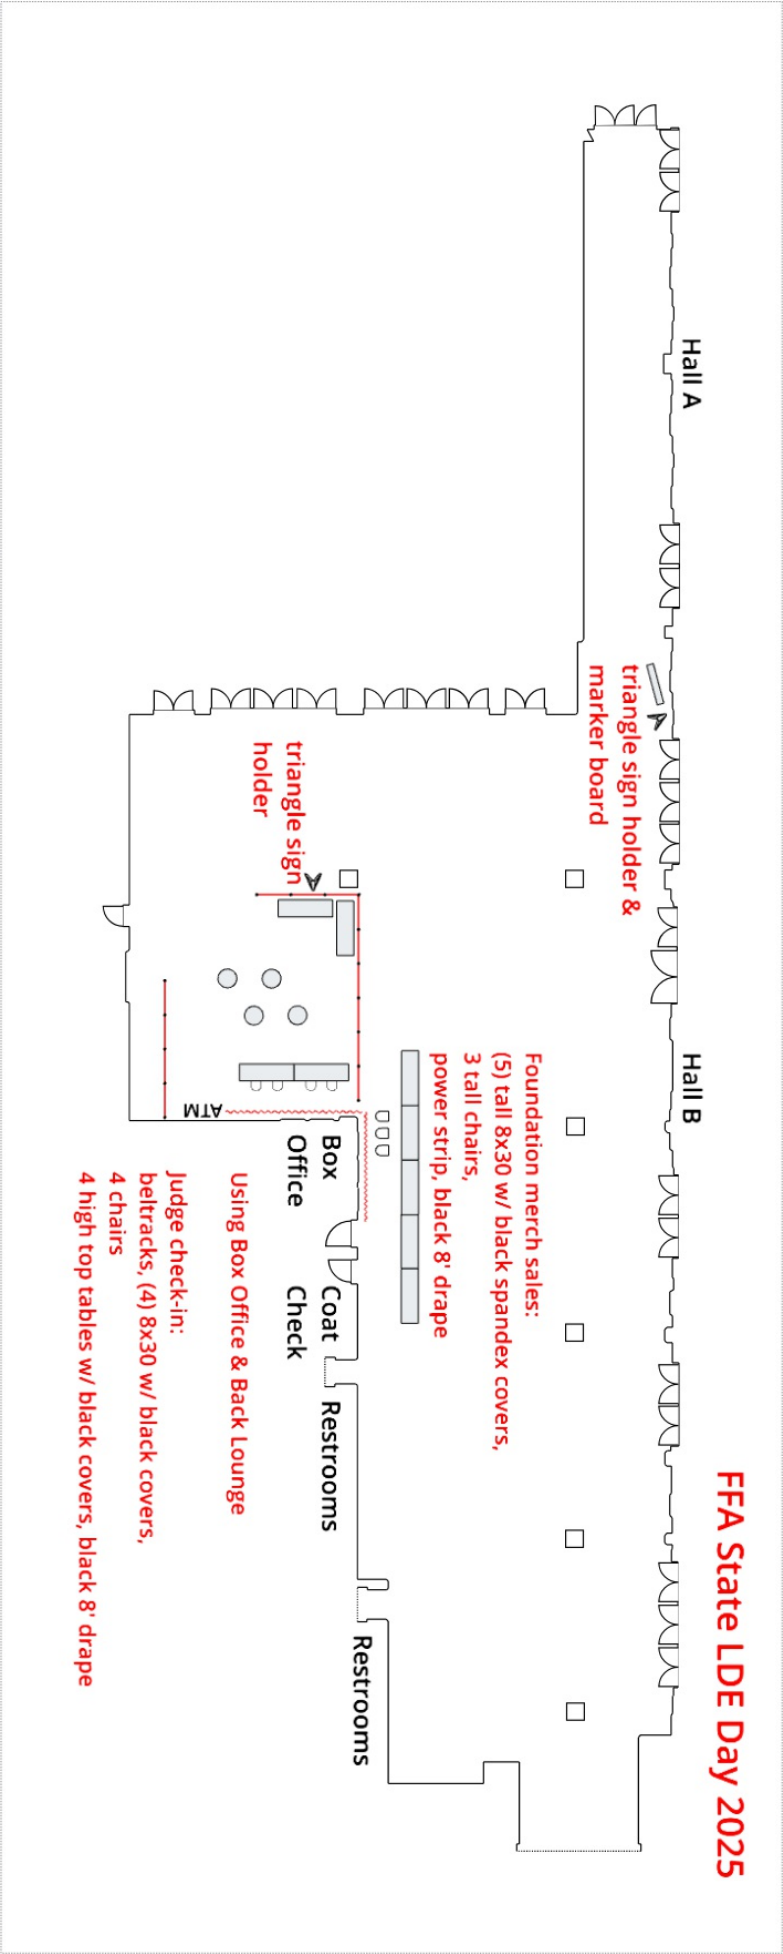

FFA State LDE Day 2025