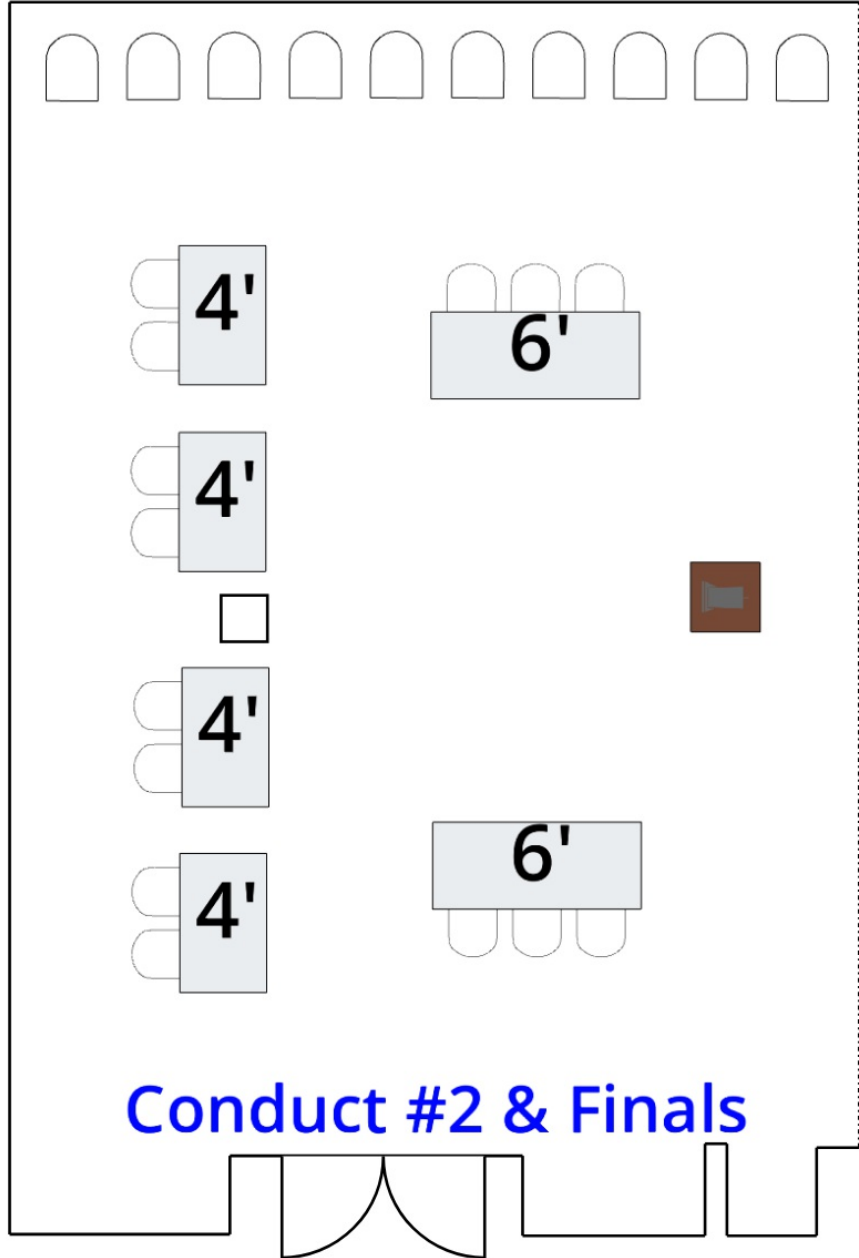

FFA State LDE Day 2025

Birch

Conduct #2 & Finals

podium, 4' & 6' tables,
14 chairs @ tables,
10 chairs theater style