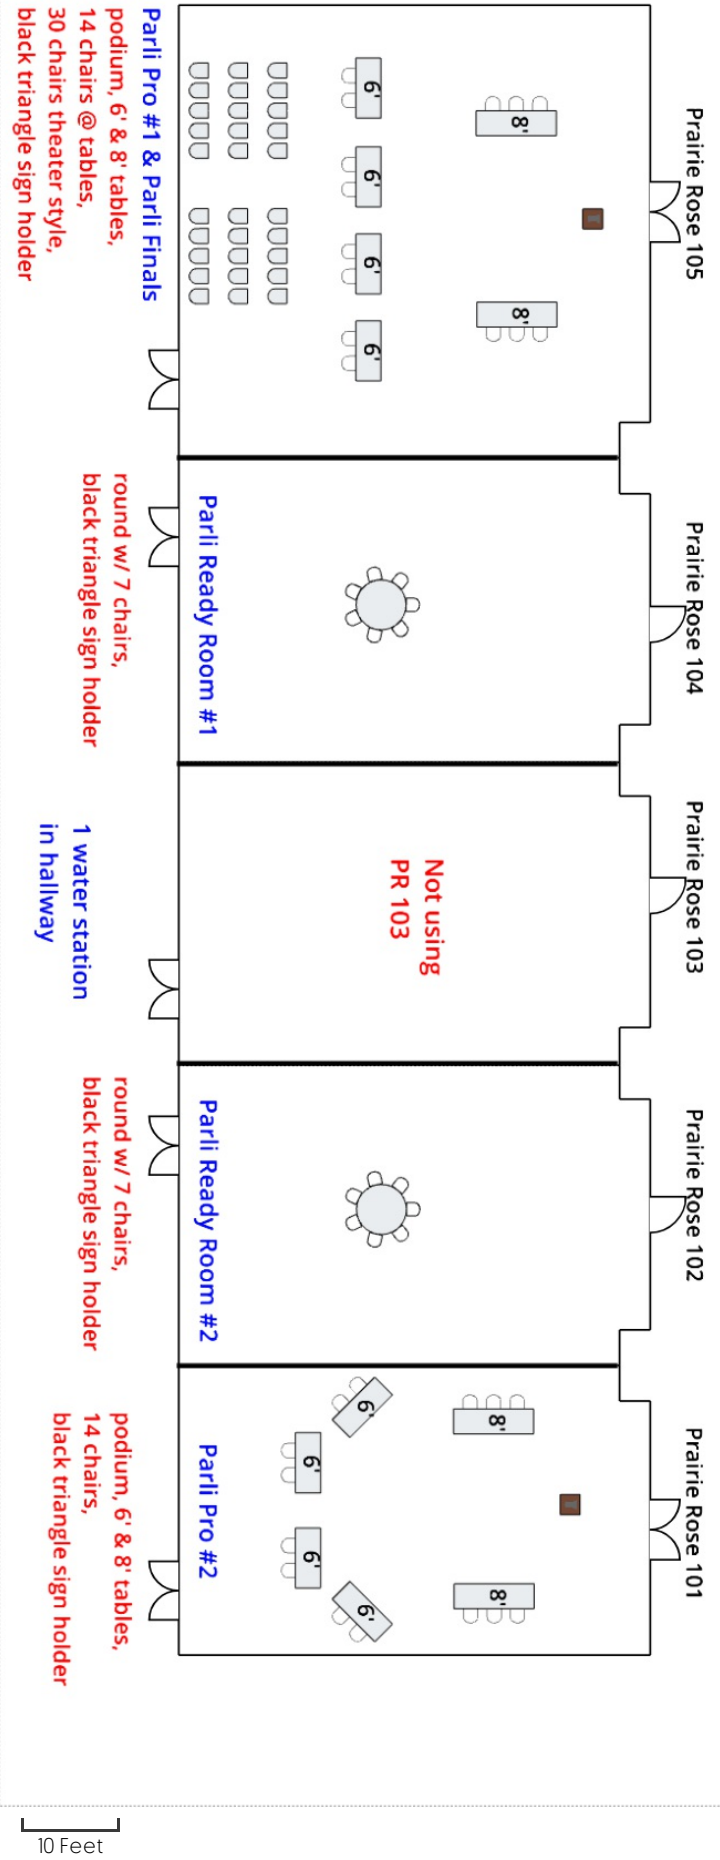

No AV package needed in any room.

FFA State LDE Day 2025

podium, 6' & 8' tables,
14 chairs @ tables,
30 chairs theater style,
black triangle sign holder

round w/ 7 chairs,
black triangle sign holder

1 water station
in hallway

round w/ 7 chairs,
black triangle sign holder

podium, 6' & 8' tables,
14 chairs,
black triangle sign holder