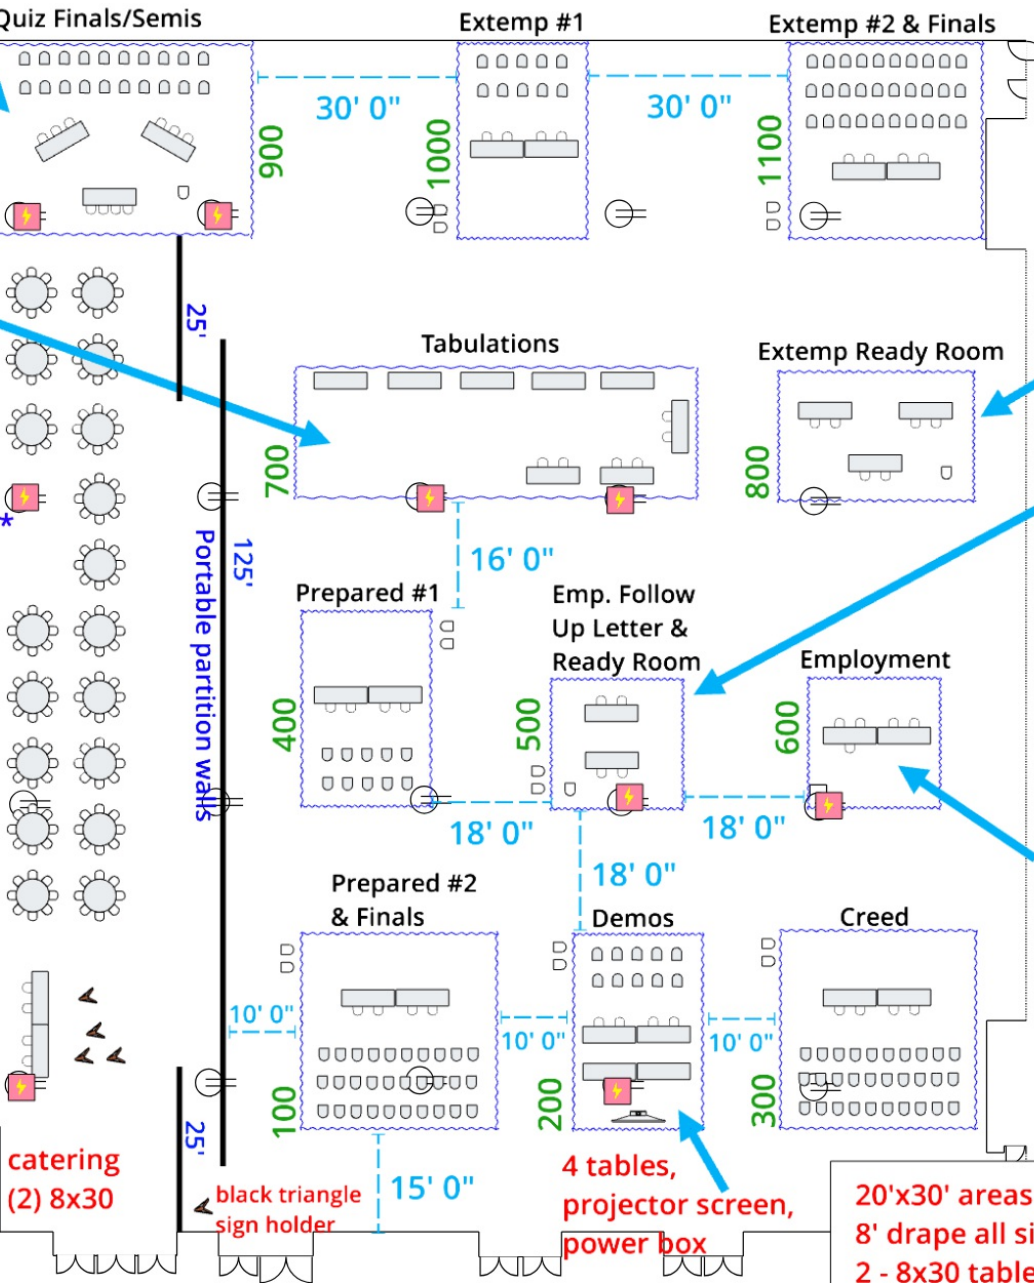

## Hall B

40'x30' area:  
8' drape all sides  
3 - 8x30 tables  
31 chairs, 2 power boxes

60'x20' area:  
8' drape all sides  
8 - 8x30 tables,  
6 chairs  
2 power boxes

Water cooler  
\*needs power\*

18 rounds  
w/ 8 chairs,  
2 - 8x30 w/  
4 chairs,  
4 easels,  
power box

short ladder &  
metal sign hooks

30'x20' area:  
8' drape all sides  
3 - 8x30 tables  
7 chairs

20'x20' area:  
8' drape all sides  
2 - 8x30 tables,  
5 chairs  
power box,  
wifi codes

20'x20' area:  
8' drape all sides  
2 - 8x30 tables  
5 chairs  
power box

4 tables,  
projector screen,  
power box

20'x30' areas (#200, 400, 1000):  
8' drape all sides  
2 - 8x30 tables, 14 chairs  
2 chairs by entrance

30'x30' areas (#100, 300, 1100):  
8' drape all sides  
2 - 8x30 tables, 34 chairs  
2 chairs by entrance

15' 0"

Theater seating 406  
(6" spacing; 4.5' front to front of chair)

4' 6"

14 rows of 9

14 rows of 11

6' 0"

16' 0"

(4) 6x30  
tables