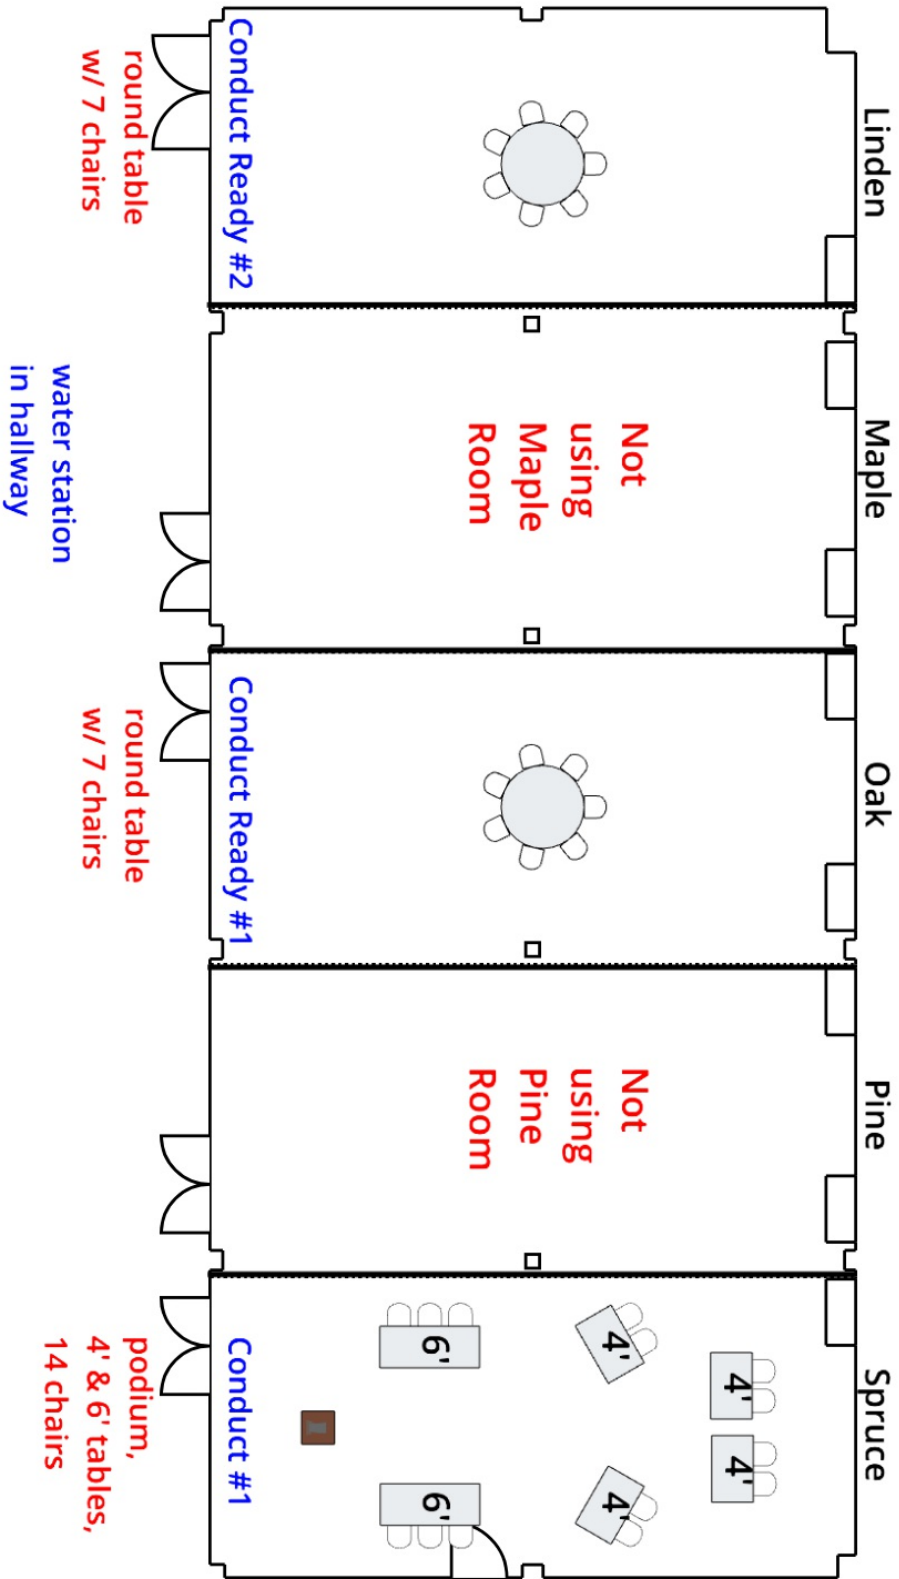

FFA State LDE Day 2025

5 Feet